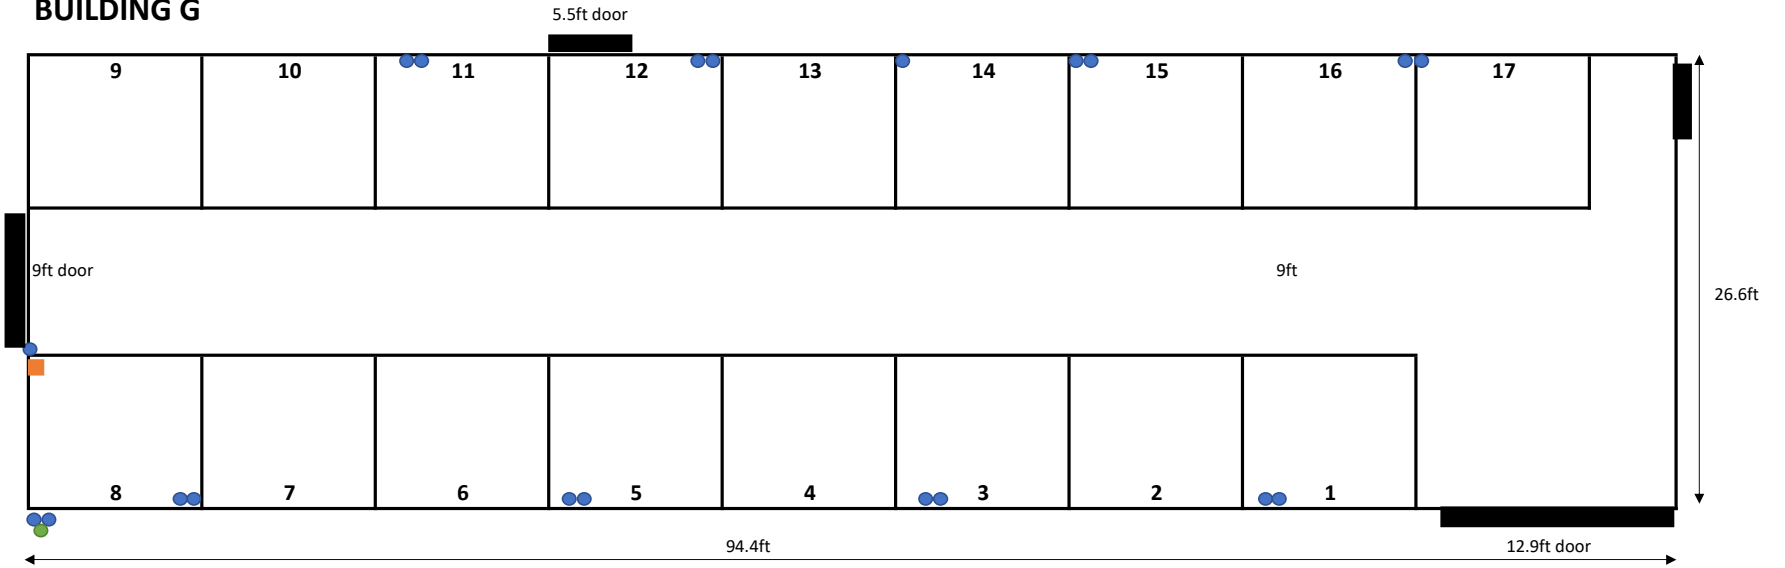

BUILDING G

W
S X N
E

- Standard 110 (1 pair)
 - 30 amp
 - 50amp
- # ft.in

All booth spaces
10x10

LAYOUT NOT TO SCALE
Measurements are approximate

Updated 04/2023